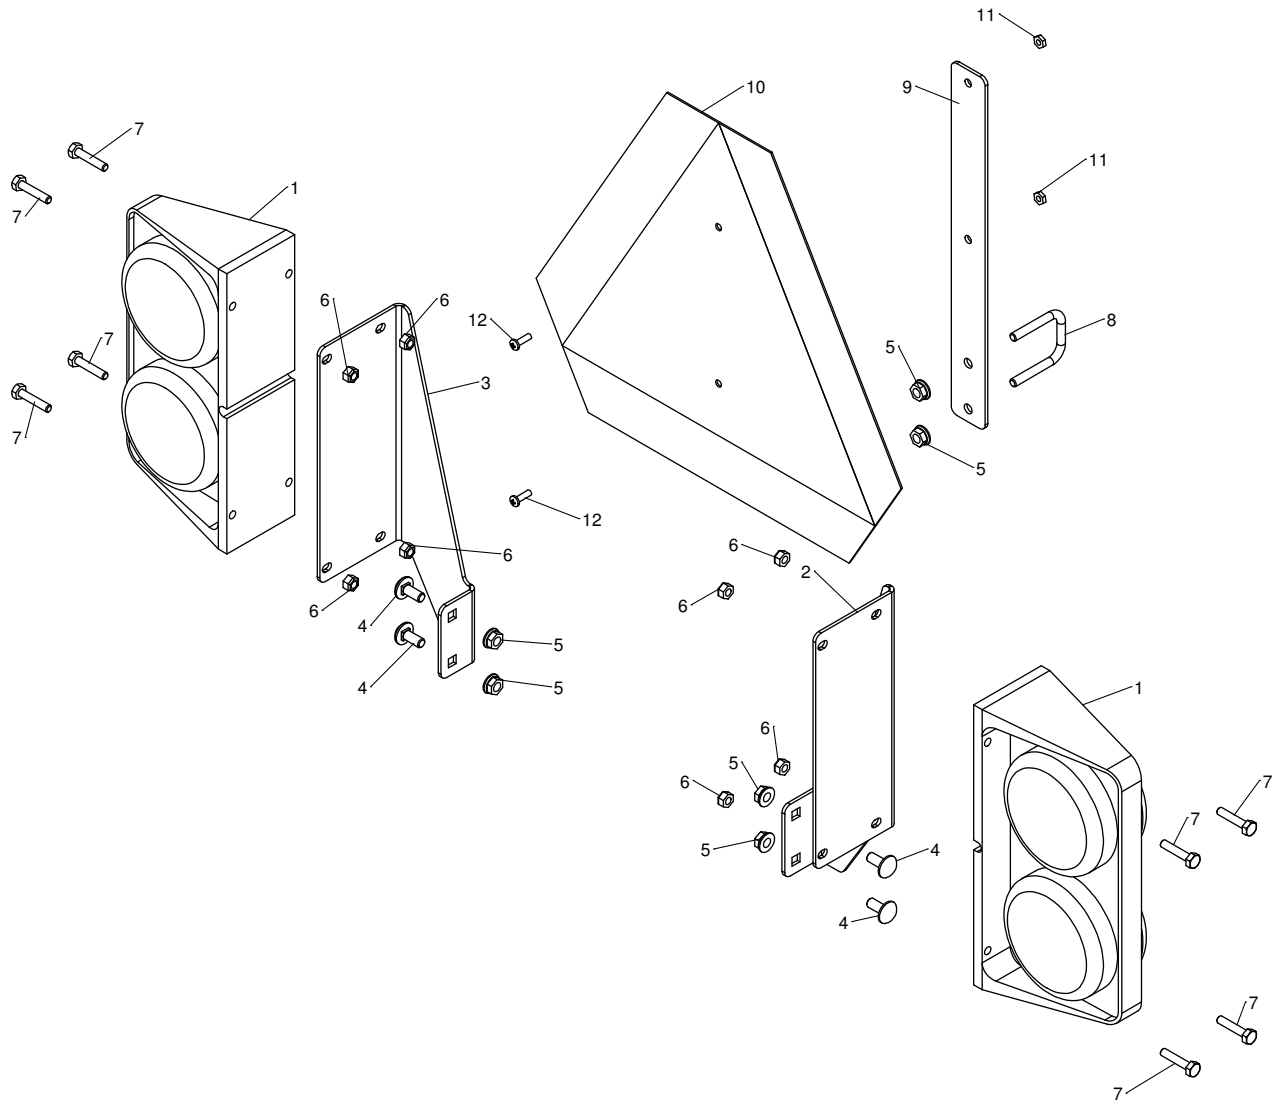

On-Highway Kit

ITEM NO.	PART NUMBER	DESCRIPTION	QTY.	Note
1	5CS50934	Rear Light Kit - Includes Right and Left Assemblies and Harness	1	
2	5CS43968	Light Bracket RH	1	
3	5CS43969	Light Bracket LH	1	
4	03H1540	5/16" x 3/4" Carriage Bolt	4	
5	A22698	5/16" Flange Nut	6	
6	5CS65017	1/4" Nylock Nut	8	
7	5CS65184	1/4" x 1-1/4" Bolt	8	
8	5CS43315	5/16" x 1-3/4" Square U-Bolt	1	
9	5CS43614	SMV Bracket	1	

On-Highway Kit

ITEM NO.	PART NUMBER	DESCRIPTION	QTY.	Note
10	5CS43647	SMV Sign	1	
11	5CS65051	#10-24 Nut	2	
12	5CS65258	#10-24 x 3/8" Phillips Pan Head Screw	2	
-	5CS43983	Push in Cable Clamp with Wire Ties	8	Not Illustrated